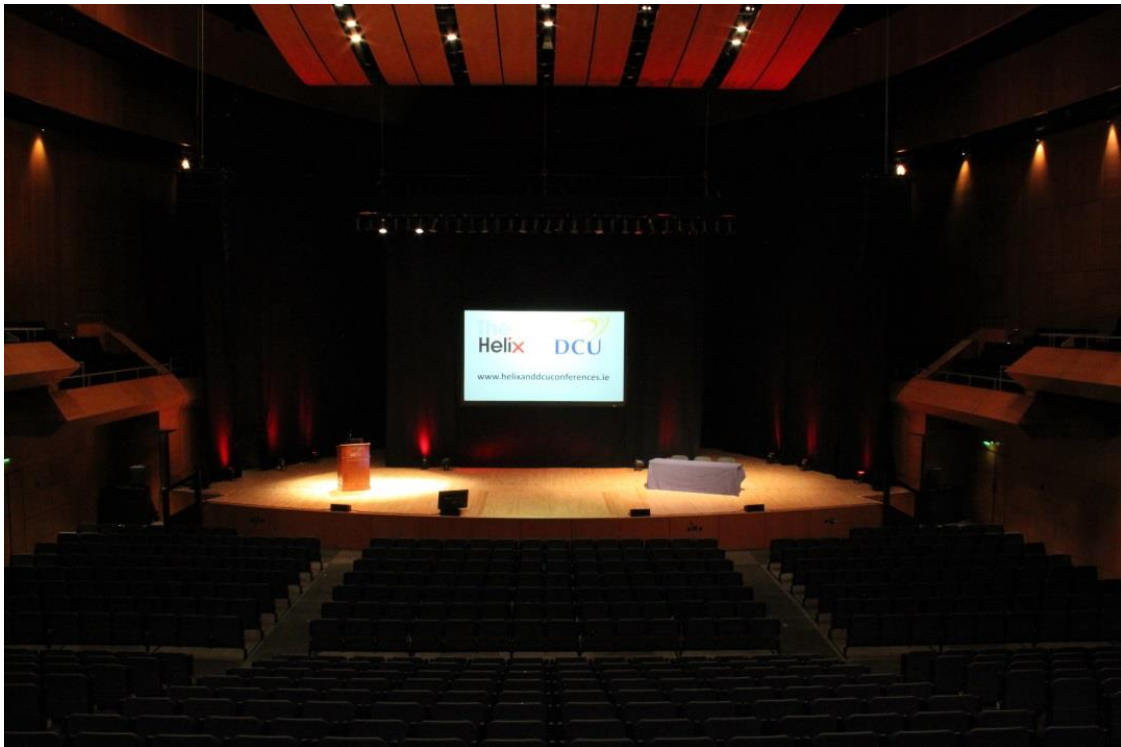

Mahony hall

The Theatre

The Studio

- 1 x InFocus IN119HDx - DLP projector - 3200 lumens - 1920 x 1080 - 16:9 - HD
- 1 x PA system with podium microphone and pc audio inputs
- 1 x Stumpfl 305cm x 229cm projection screen