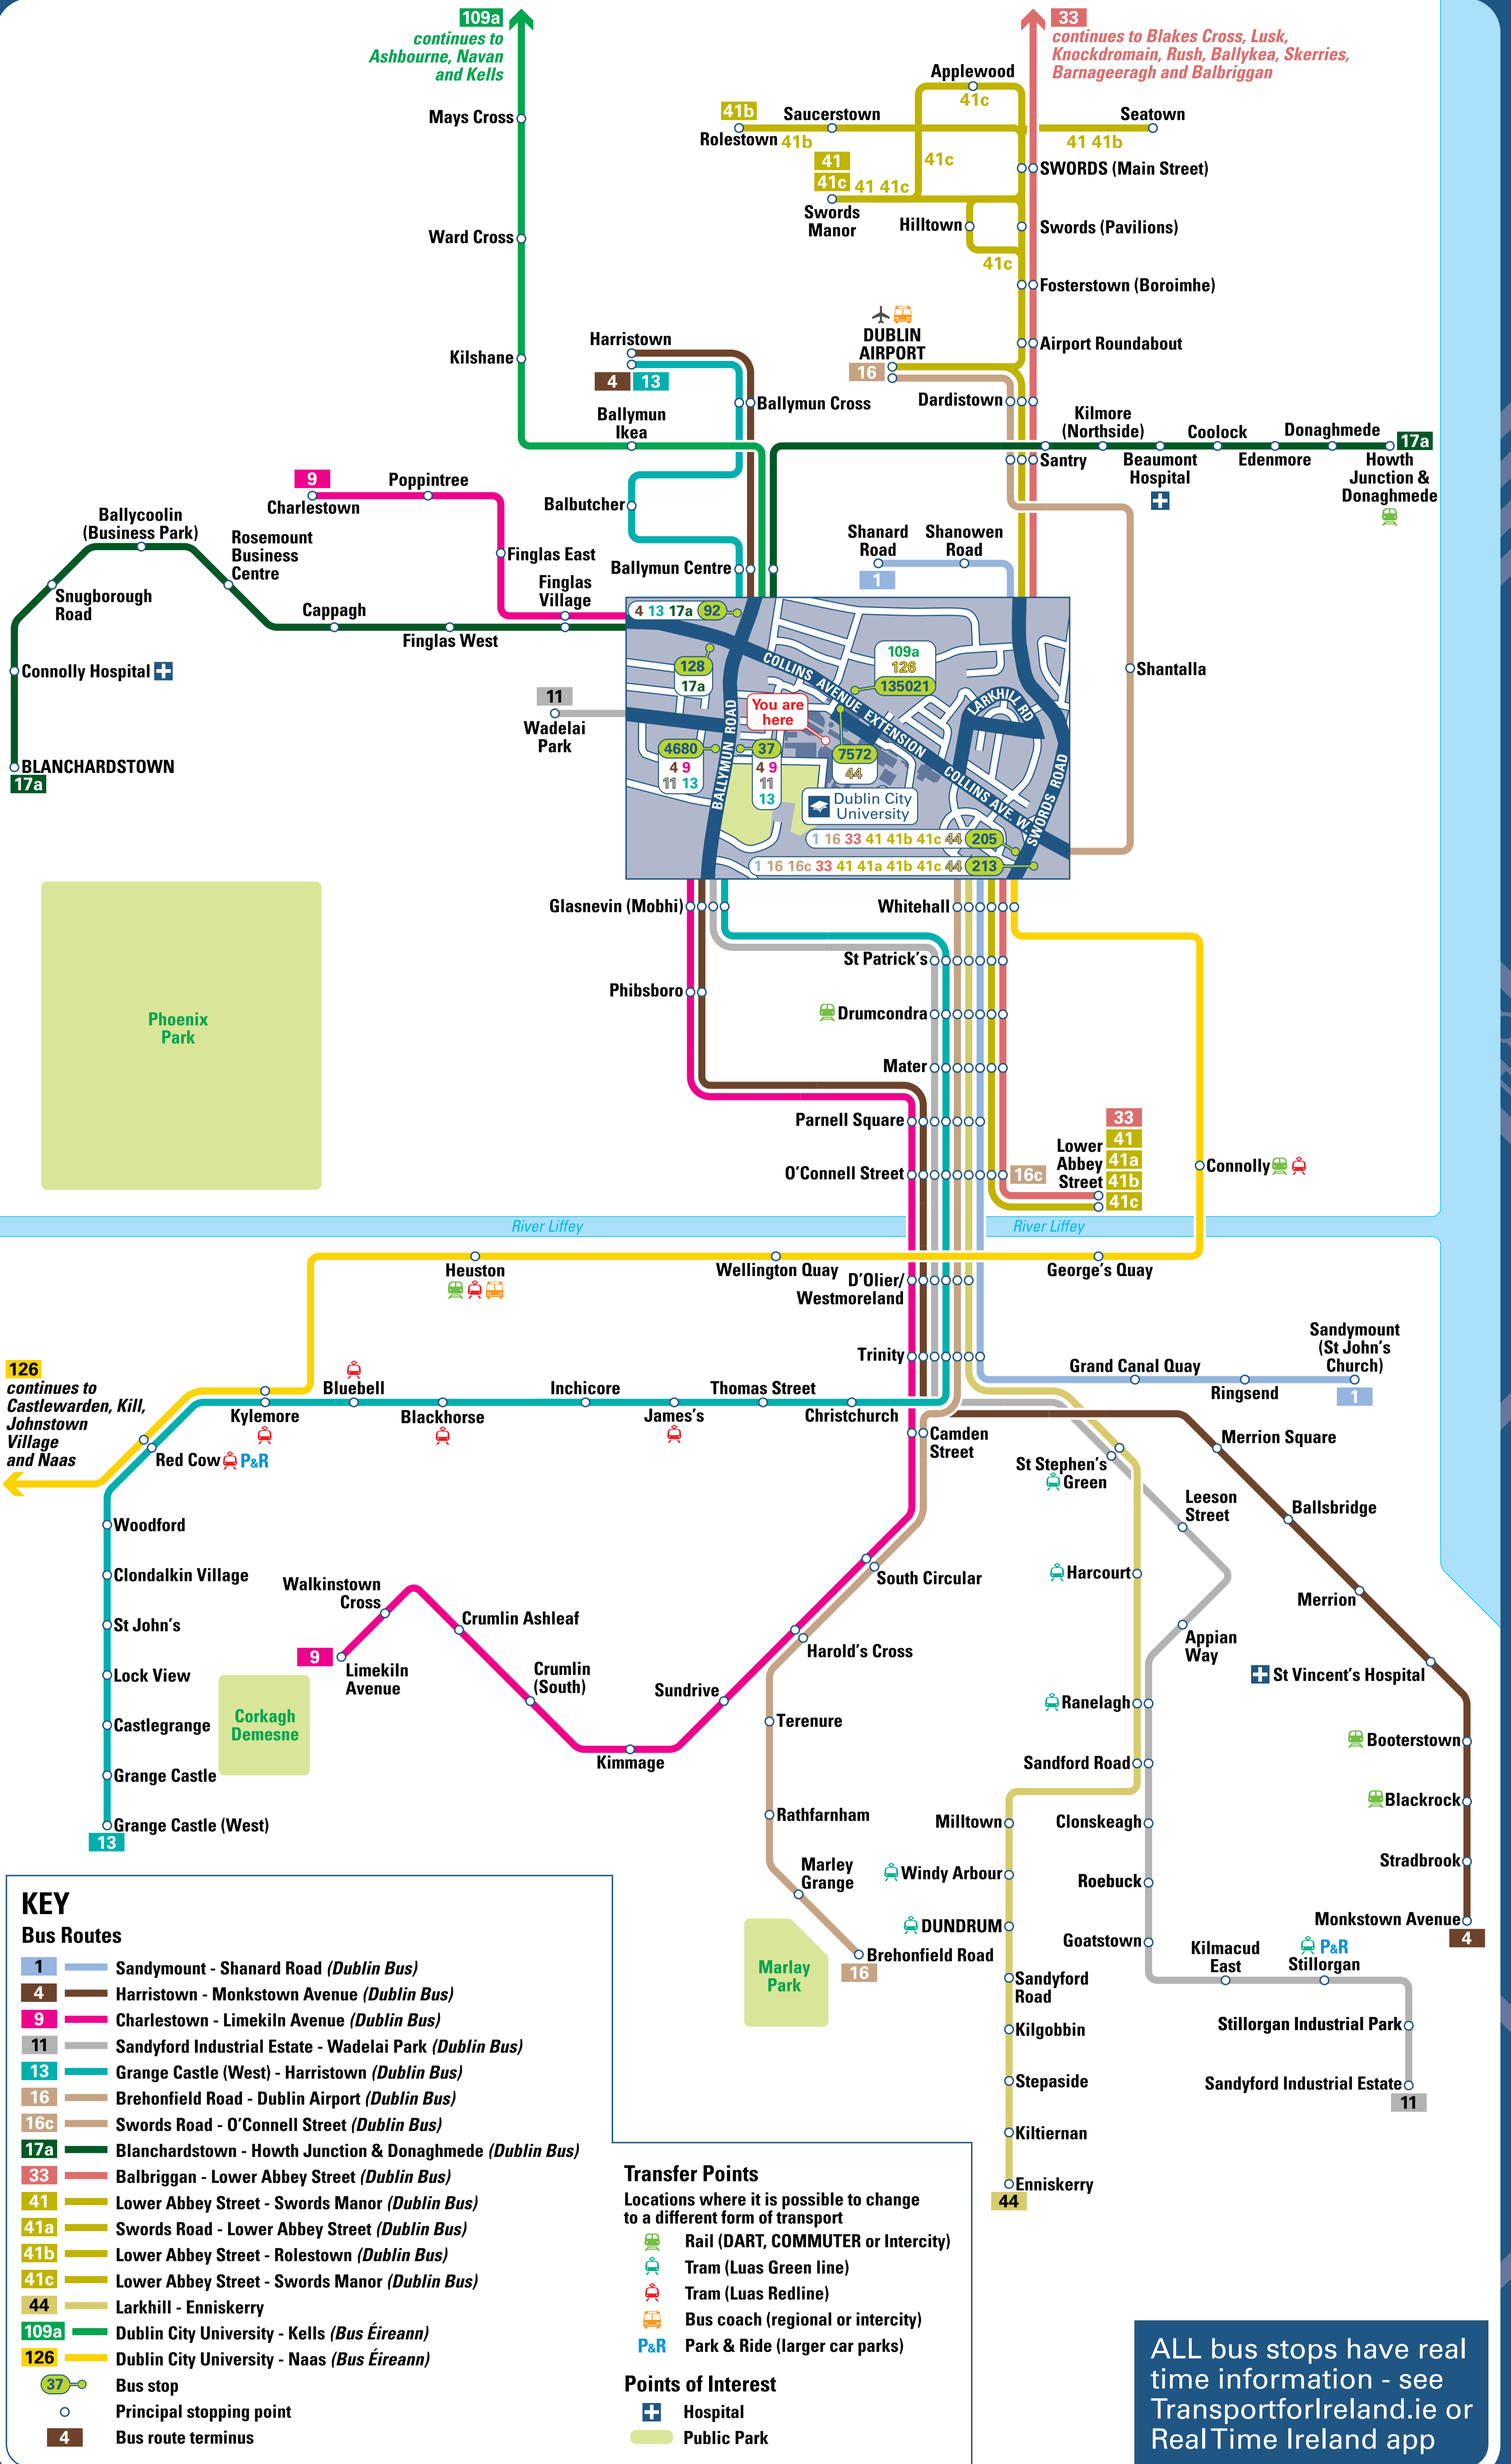

Buses from Dublin City University

smartertravel >>>
>>> campus

Download the Transport for Ireland Smartphone Apps:

Have you comments on this map?
email maps@transportforireland.ie