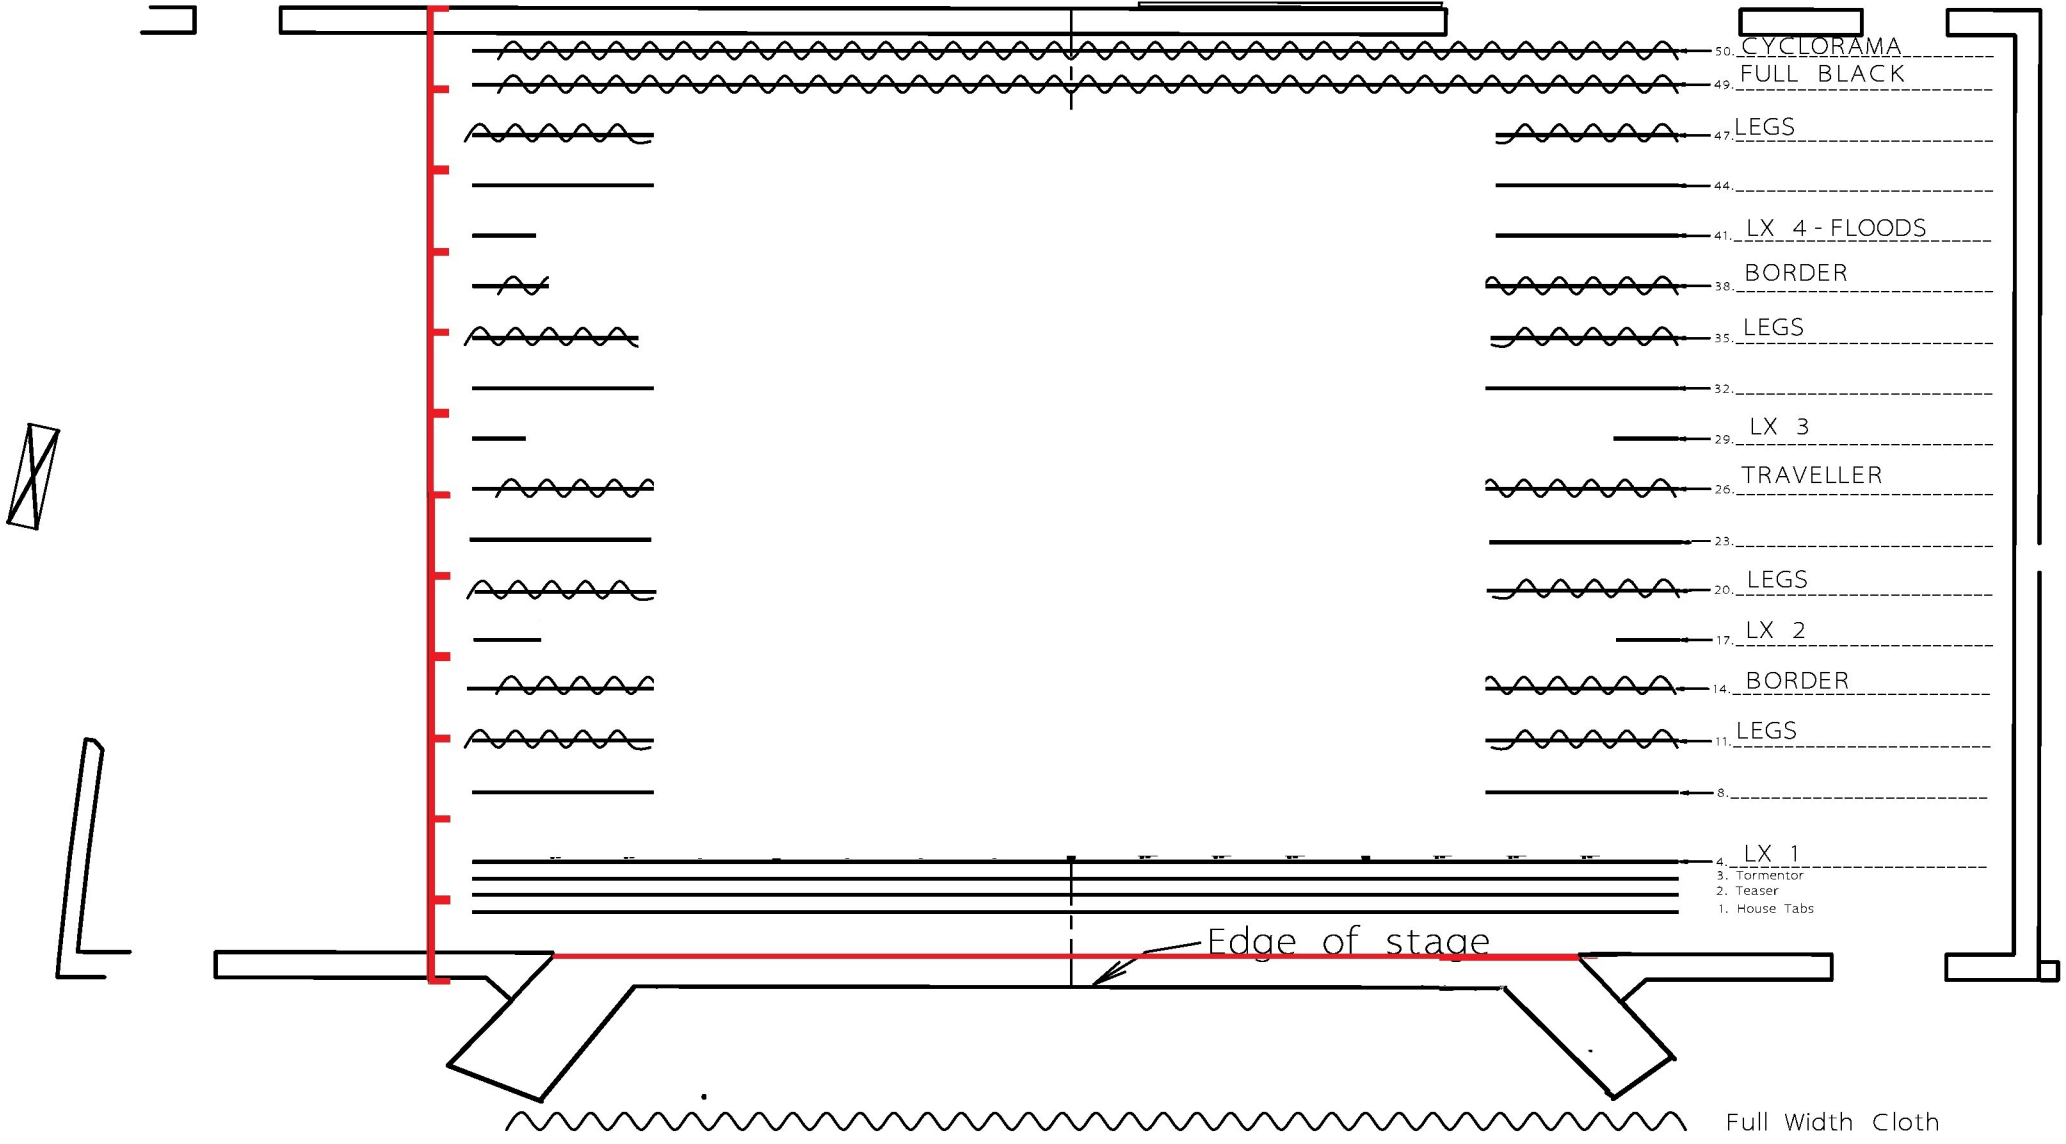

Back wall to front of stage
12metres

Edge of stage

Full Width Cloth

The Theatre